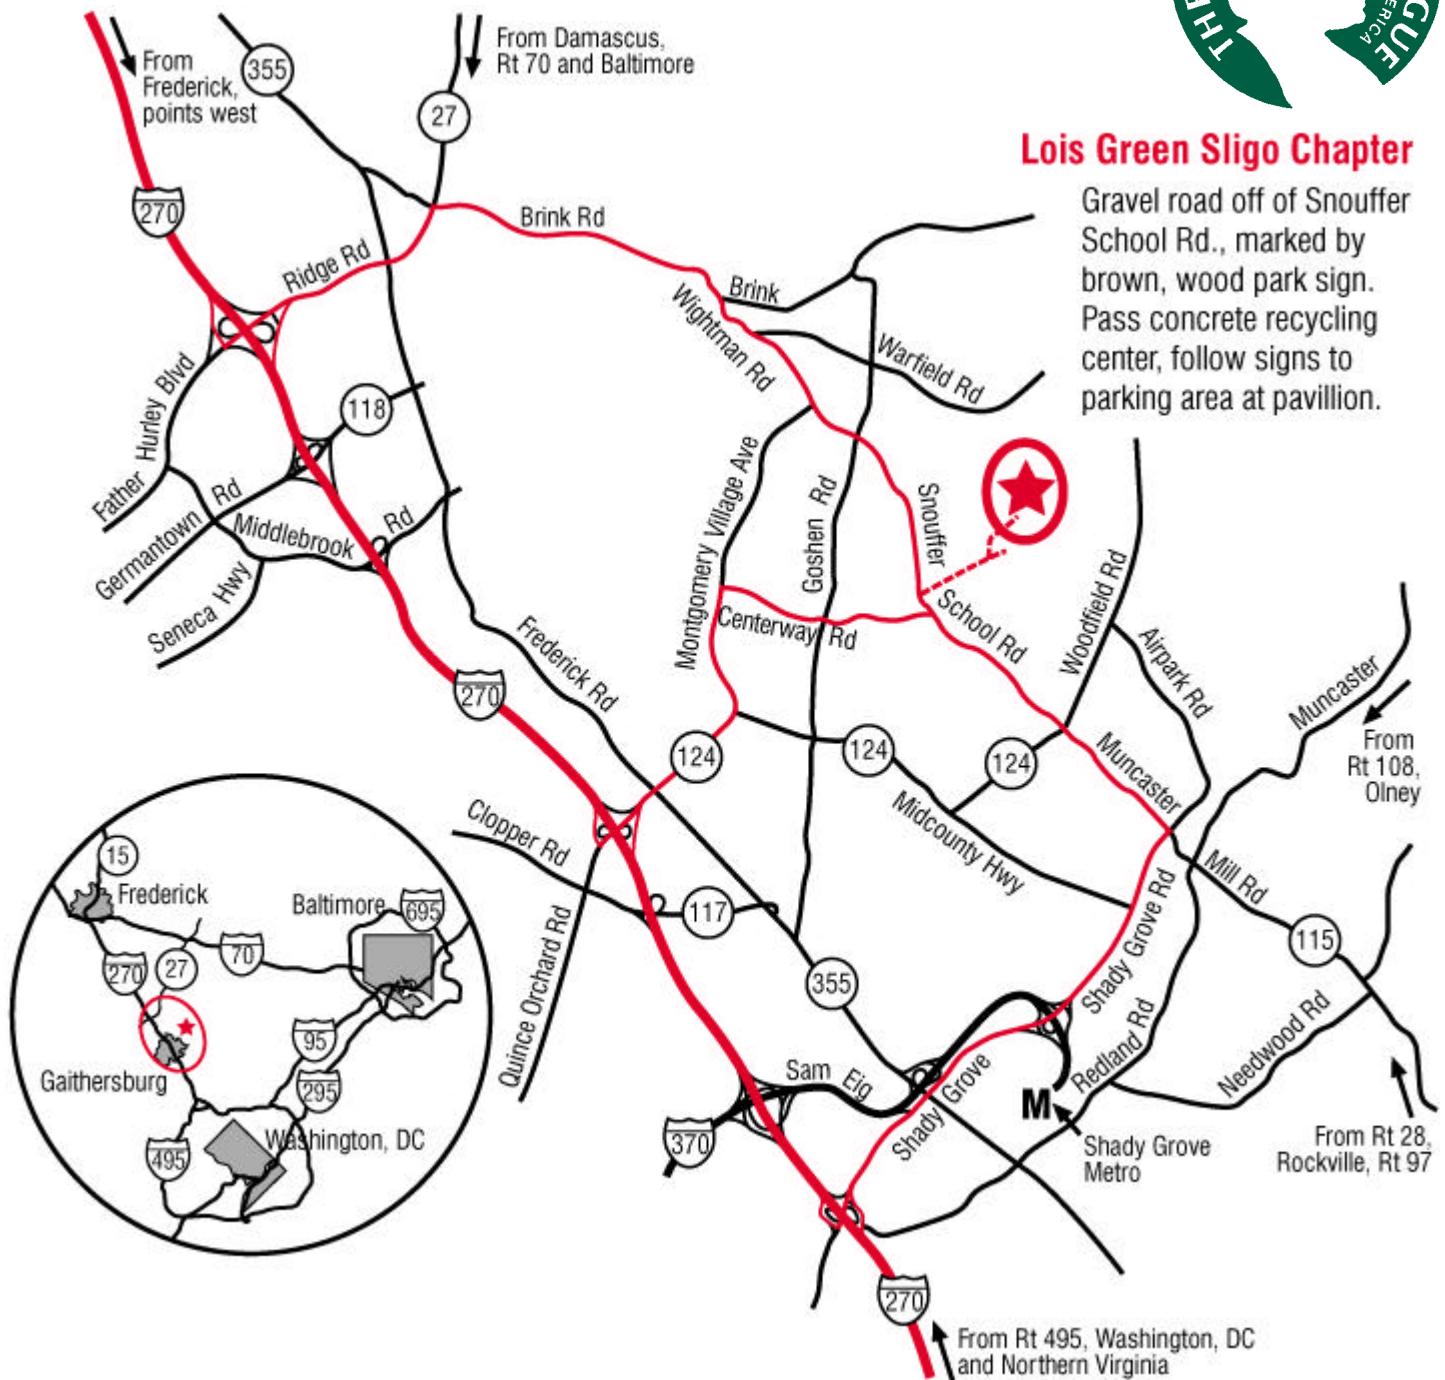

# Directions to the Lois Green Sligo Chapter, Izaak Walton League

8721 Snouffer School Road, Gaithersburg, MD 20879

### From Frederick and points north:

Southbound 270, Rt 27 exit (Father Hurley Blvd, Ridge Rd.) Turn left at top of ramp to head east towards Damascus. Cross Rt 355, turn right (south) on Brink Rd. At 3-way stop go straight, which puts you on Wightman Rd., which then becomes Snouffer School Rd. Turn left onto gravel road marked with a wooden park sign, just past large earthen berms and follow the signs.

### From 495, Washington Beltway:

Head to northwest corner of the beltway, exiting onto 270 spur, heading northbound towards Frederick. Move to right into the local lanes. proceed to Shady Grove exit. Turn to right onto Shady Grove Road eastbound. Turn Left onto Muncaster Mill Rd., which becomes Snouffer School Rd. Turn right onto gravel road marked by wood sign a quarter mile past Mobil station and follow signs.

### From Baltimore Beltway, Rt 70:

Head west on Rt 70 towards Frederick. Exit onto southbound Rt. 27. Follow Rt 27 through Damascus. Turn left onto Brink Rd. Follow directions from Frederick.

**From Olney, Rt 70:** Head west on Rt 108. Turn left onto Muncaster Rd. Turn right on Rt. 115, Muncaster Mill Rd. Follow directions from Washington Beltway.